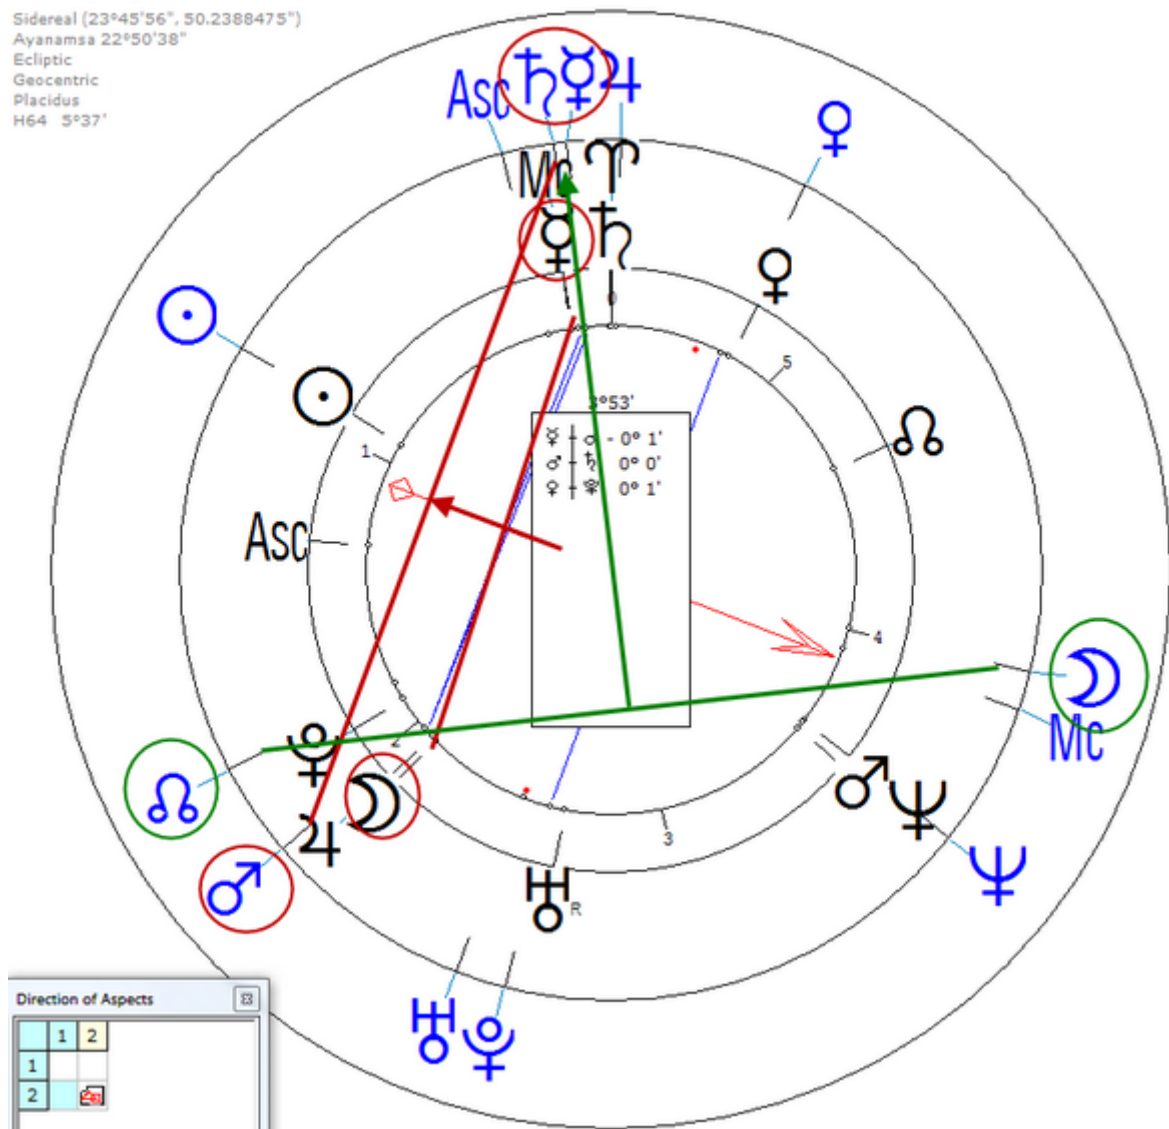

**Deckers, Jeanine**  
17 October 1933 Tue 14:25 (GMT) 50n50 4e20  
Brussels, Belgium

Sidereal (23°45'56", 50.2388475")  
Ayanamsa 22°50'38"  
Ecliptic  
Geocentric  
Placidus  
H64 5°37'

Defontaine, Valentine